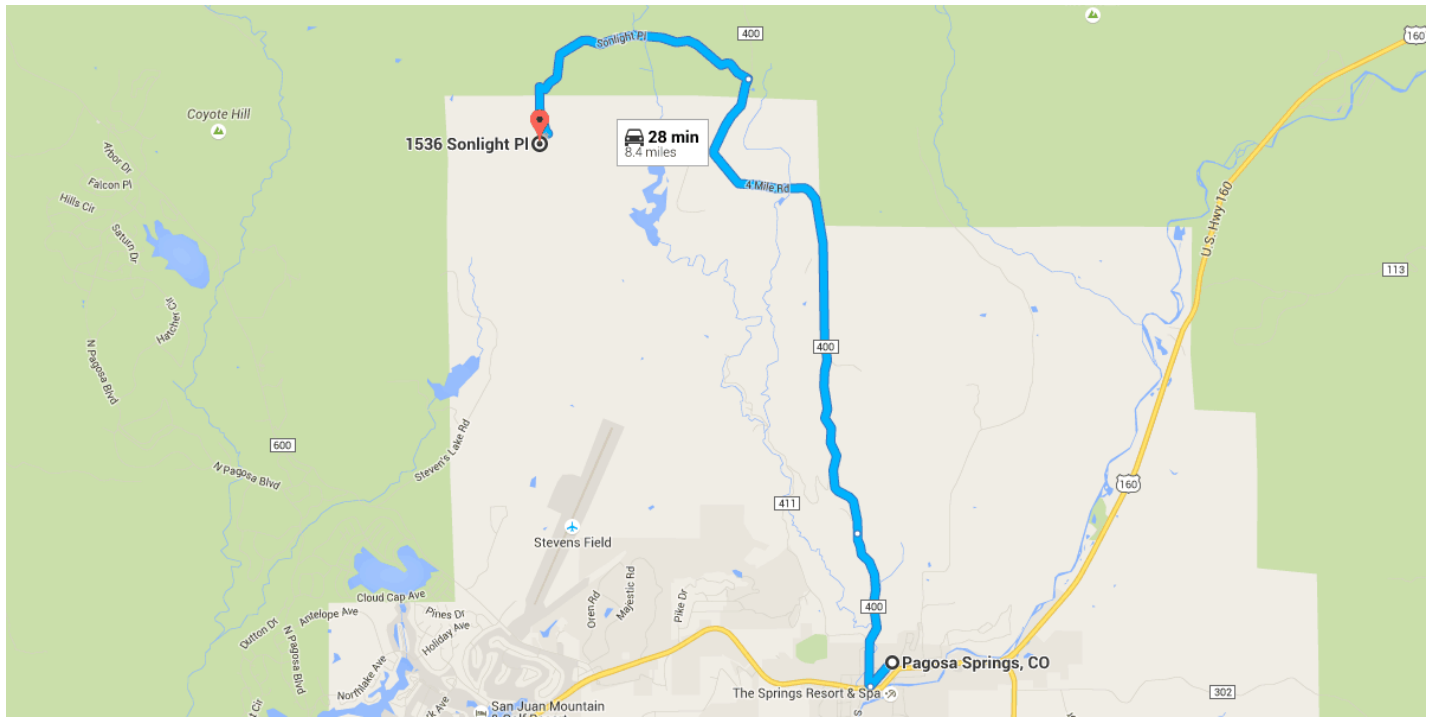

Drive 8.4 miles, 28 min

### Directions from Pagosa Springs, CO to 1536 Sonlight Pl

### ○ Pagosa Springs, CO

- ↑ 1. Head southwest on Lewis St toward N 4th St 0.3 mi
- ↘ 2. Turn right onto N 5th St/Lewis St  
i Continue to follow N 5th St 1.3 mi
- ↑ 3. Continue onto 4 Mile Rd 4.4 mi
- ↙ 4. Turn left onto Sonlight Pl 2.5 mi